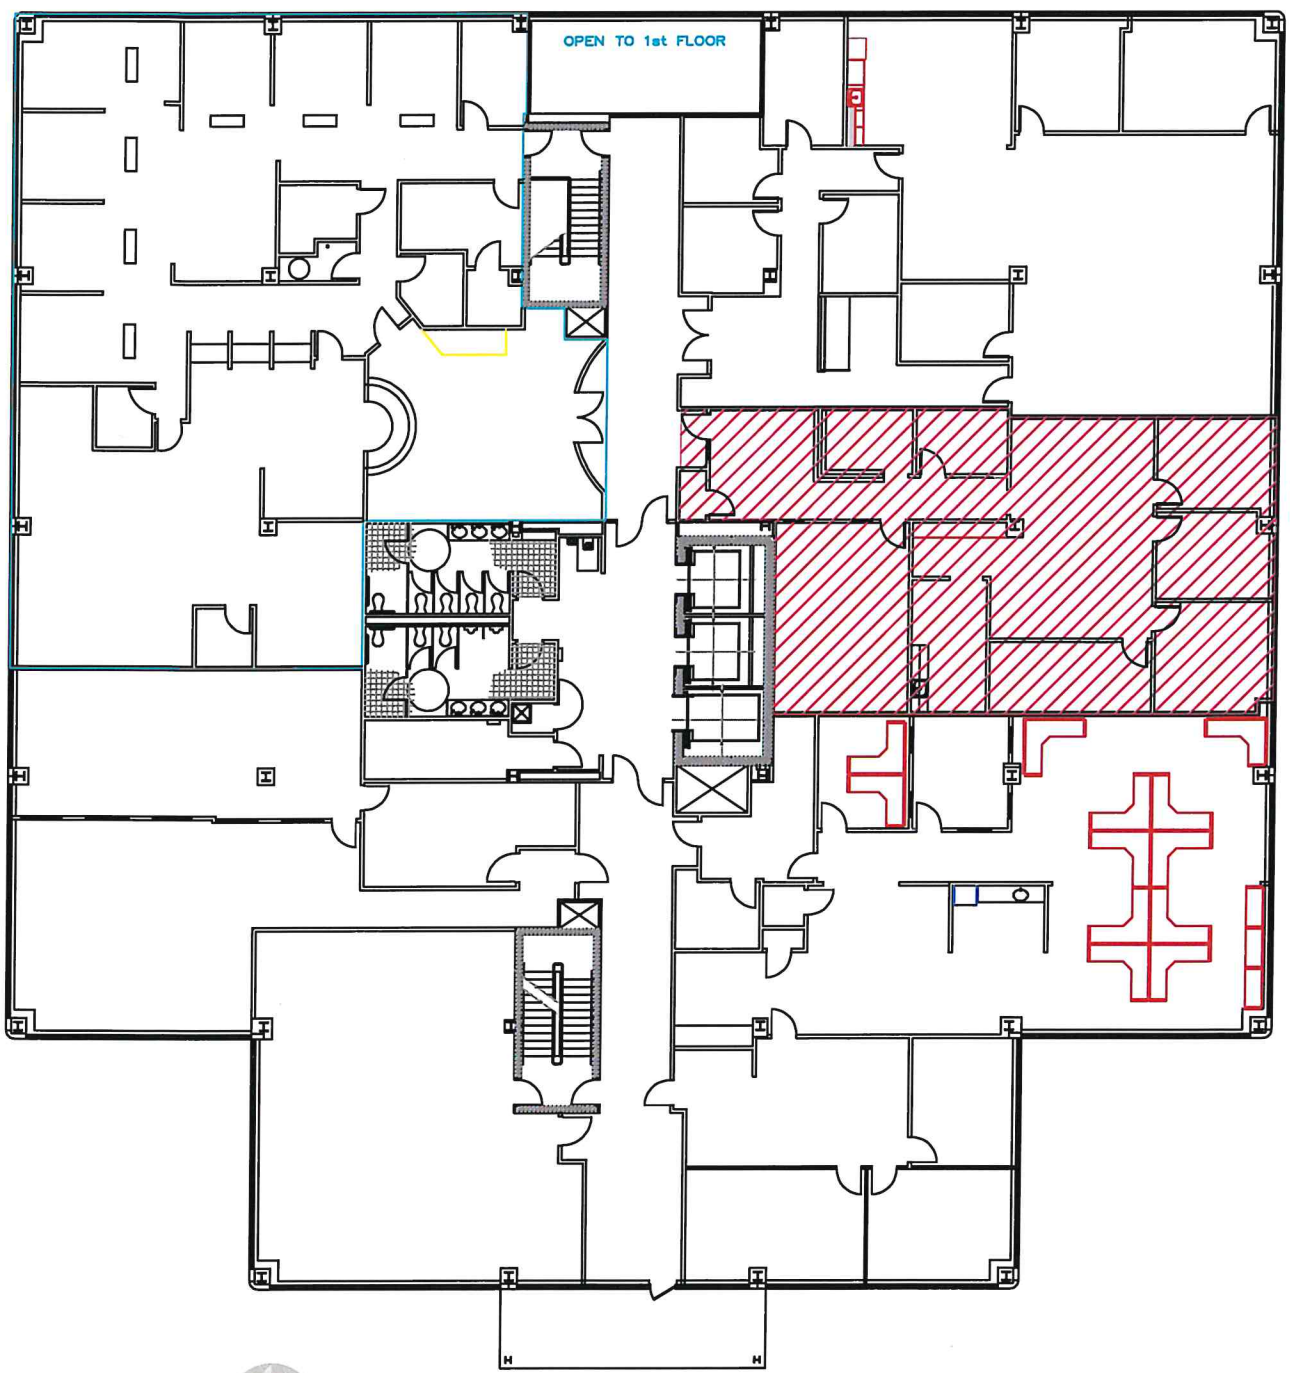

VACANT
2,638 R.S.F.

DATE: 3/26/25
DR. BY: CJR
SCALE: NTS

2501 COOLIDGE RD.
EAST LANSING, MI. 48823

SECOND FLOOR