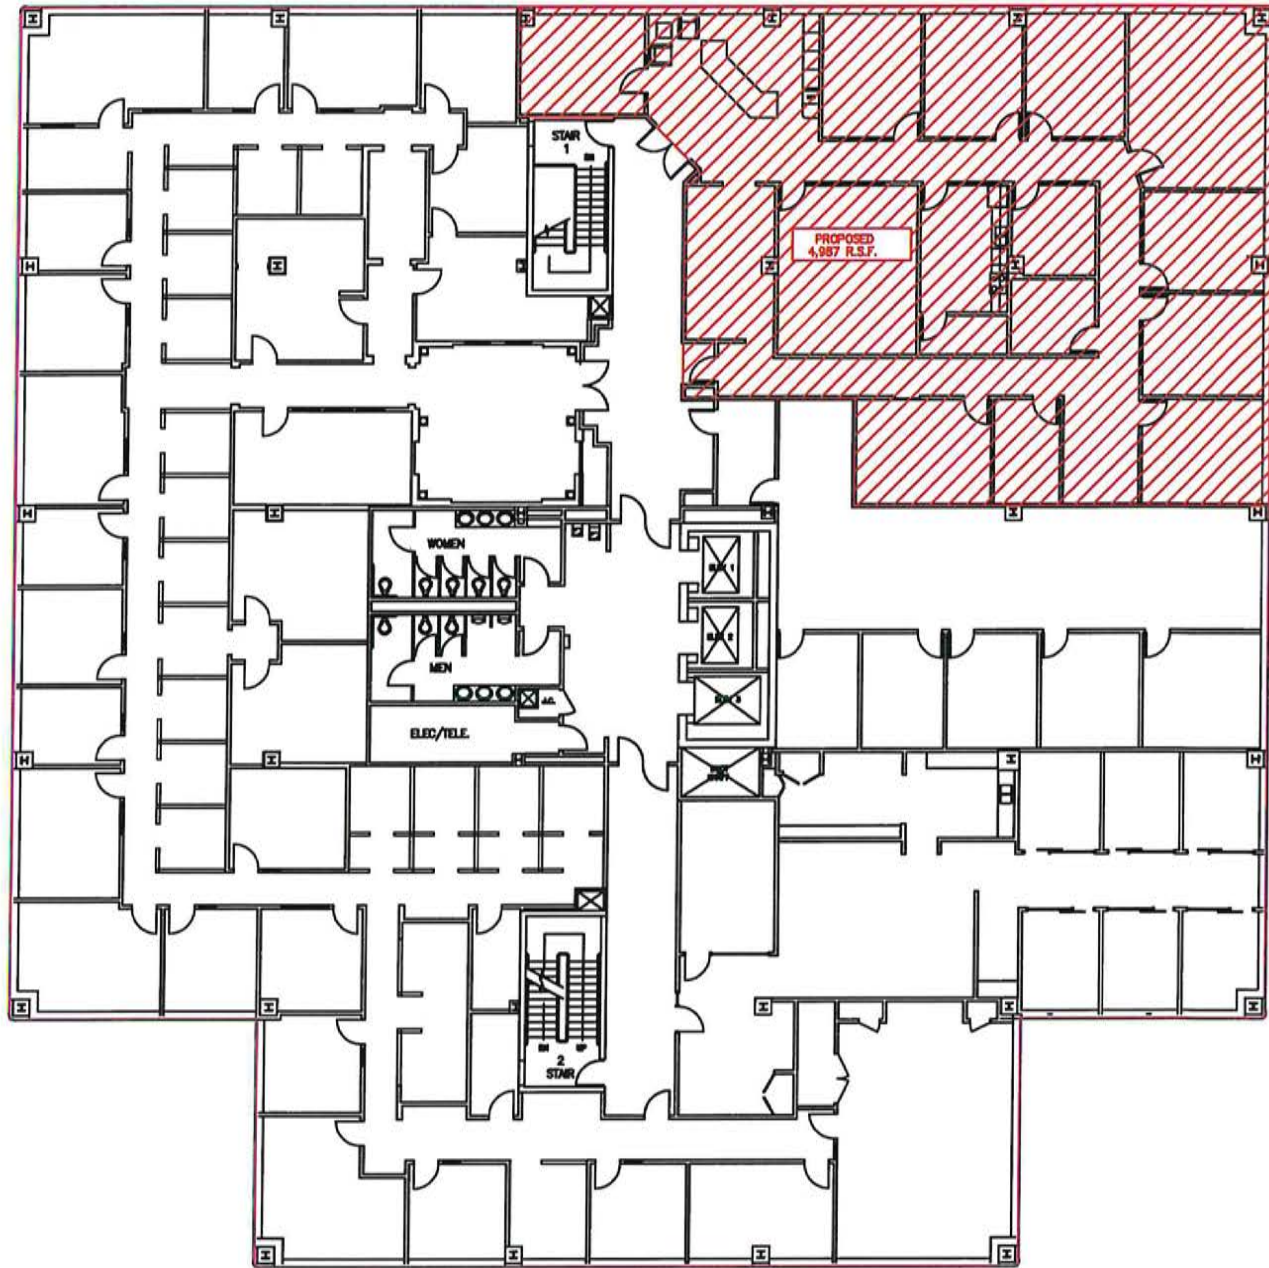

SCALE: NONE

VACANT
2,638 R.S.F.

DATE: 3/26/25
DR. BY: CJR
SCALE: NTS

2501 COOLIDGE RD.
EAST LANSING, MI. 48823

SECOND FLOOR

FIFTH THIRD BANK BUILDING

SAM EYDE MANAGEMENT

2501 COOLIDGE, EAST LANSING, MI. 48823. (517) 333.3430

DATE: 5/23/21

BLDG. 2501

DR. BY: CJR

FLOOR: 5TH FLOOR

SCALE: 1" = 20'