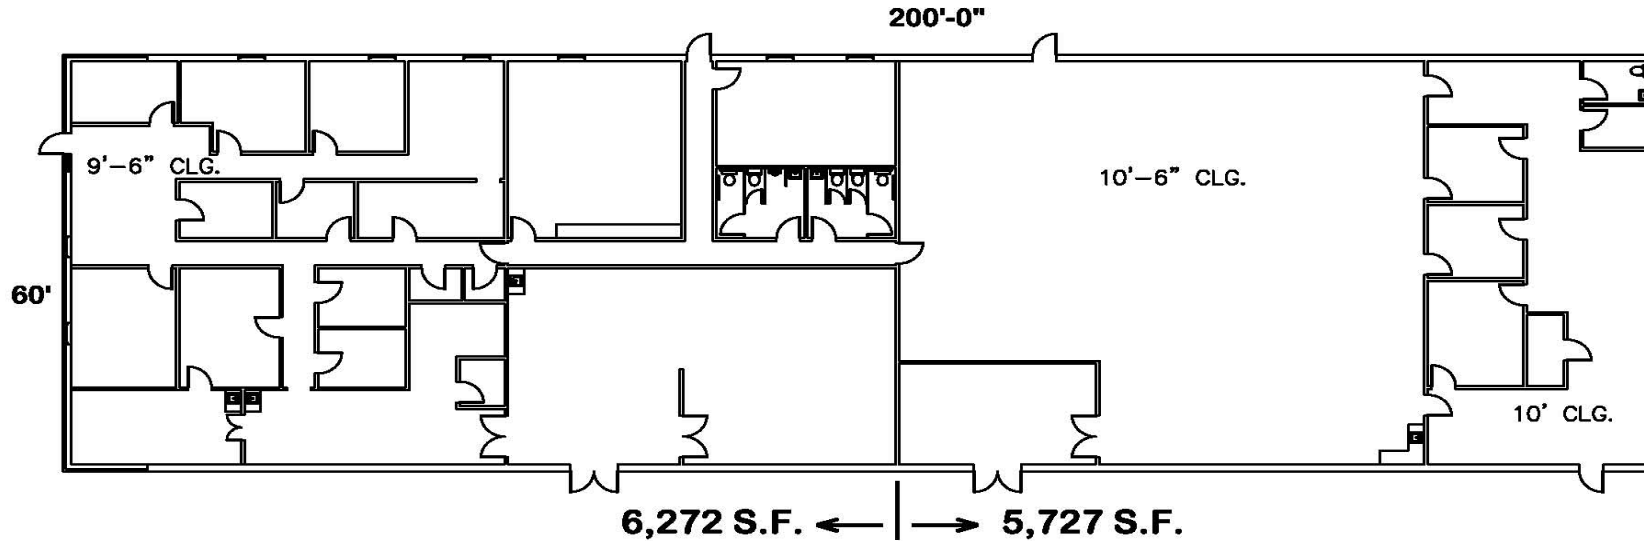

sam
eyde
MANAGEMENT

5920 FLOOR PLAN

EXISTING FLOOR PLAN
NOT TO SCALE

**SAM
EYDE**
MANAGEMENT

2801 OODIDGE
SUITE 501
EAST LANSING, MI 48823
PHONE: 517.333.3430
FAX: 517.333.6725

EXHIBIT A.1

5918
ENTERPRISE
DRIVE

LANSING
MICHIGAN
48911

EXISTING
FLOOR PLAN

DATE: 7/27/06

DR. BY: CJR

SCALE: None